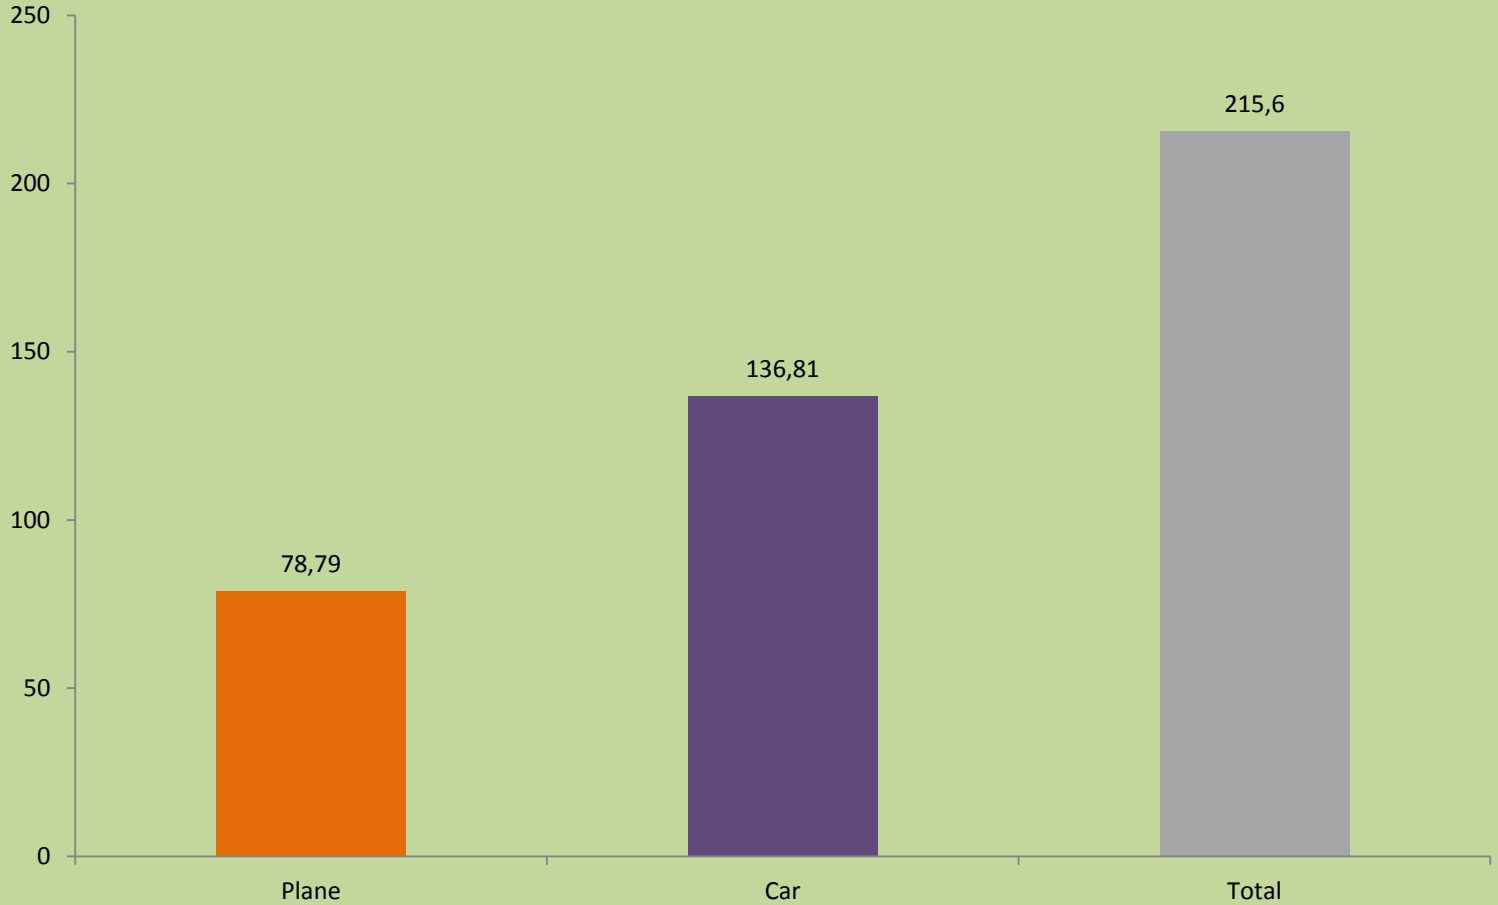

Travelling

Greenhouse gases

Trees

Number of trees

Means of transport

Waste produced

Waste produced

Results

- 43.12 CO₂ tons equivalent was produced by the travelling ;
- To reduce the waste production, the participants sorted their wastes (compost and recycling) ;
- We reduced the amount of waste produced by 128.6 pounds;
- We produced 49.1 pounds of compost and 79.5 pounds of recycling, compared to 94.5 pounds of waste.
- This is a really good result meaning that more than 57.64% of the waste produced will be reused.
- We have to plant minimum 216 trees only for the greenhouse gases produced