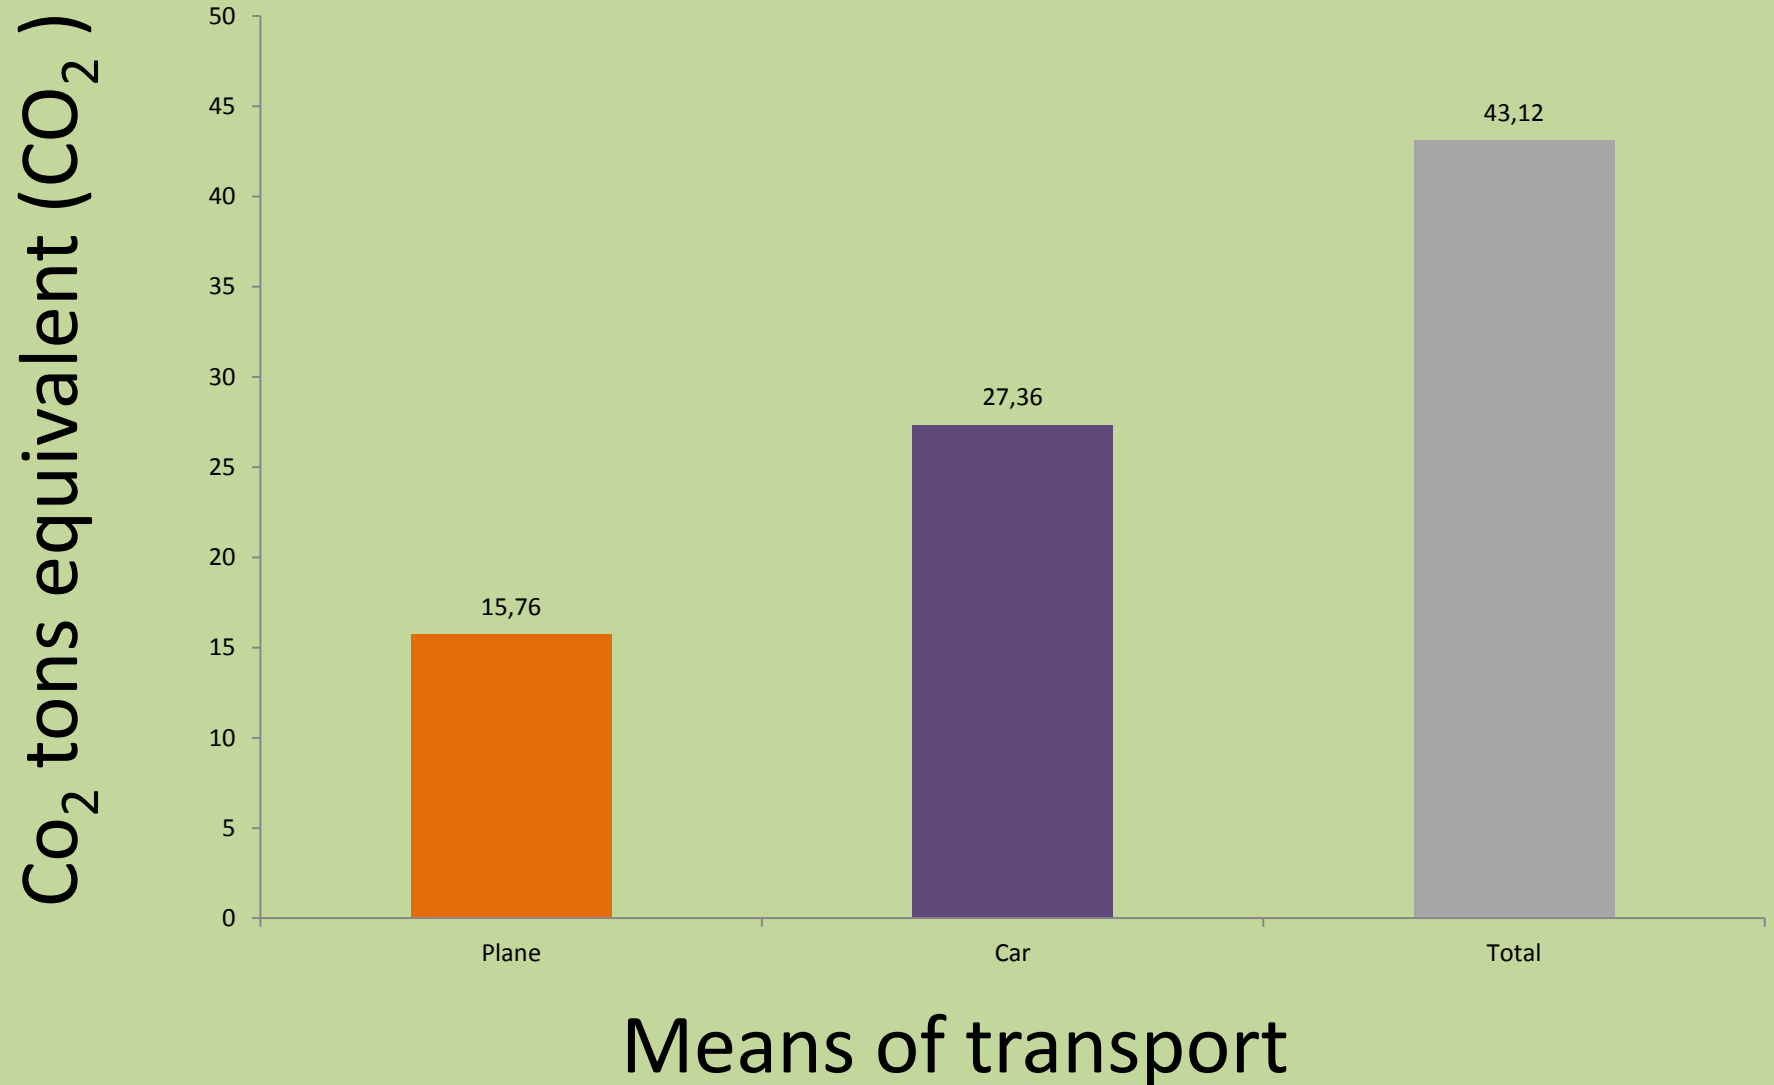

THE DELIGHTS
OF THE BOREAL
FOREST

RESEARCH AND
DEVELOPMENT

ECO-RESPONSIBLE
EVENTS

ADVISORY-
SERVICES

EDUCATION
AND AWARENESS

What is a **GREEN** event?

A Green event integrates sustainable actions throughout its entire process, from planning to dismantling.

Travelling

Greenhouse gases

Trees

Number of trees

Means of transport

Waste produced

Waste produced

Results

- 43.12 CO₂ tons equivalent was produced by the travelling ;
- To reduce the waste production, the participants sorted their wastes (compost and recycling) ;
- We reduced the amount of waste produced by 128.6 pounds;
- We produced 49.1 pounds of compost and 79.5 pounds of recycling, compared to 94.5 pounds of waste.
- This is a really good result meaning that more than 57.64% of the waste produced will be reused.
- We have to plant minimum 216 trees only for the greenhouse gases produced