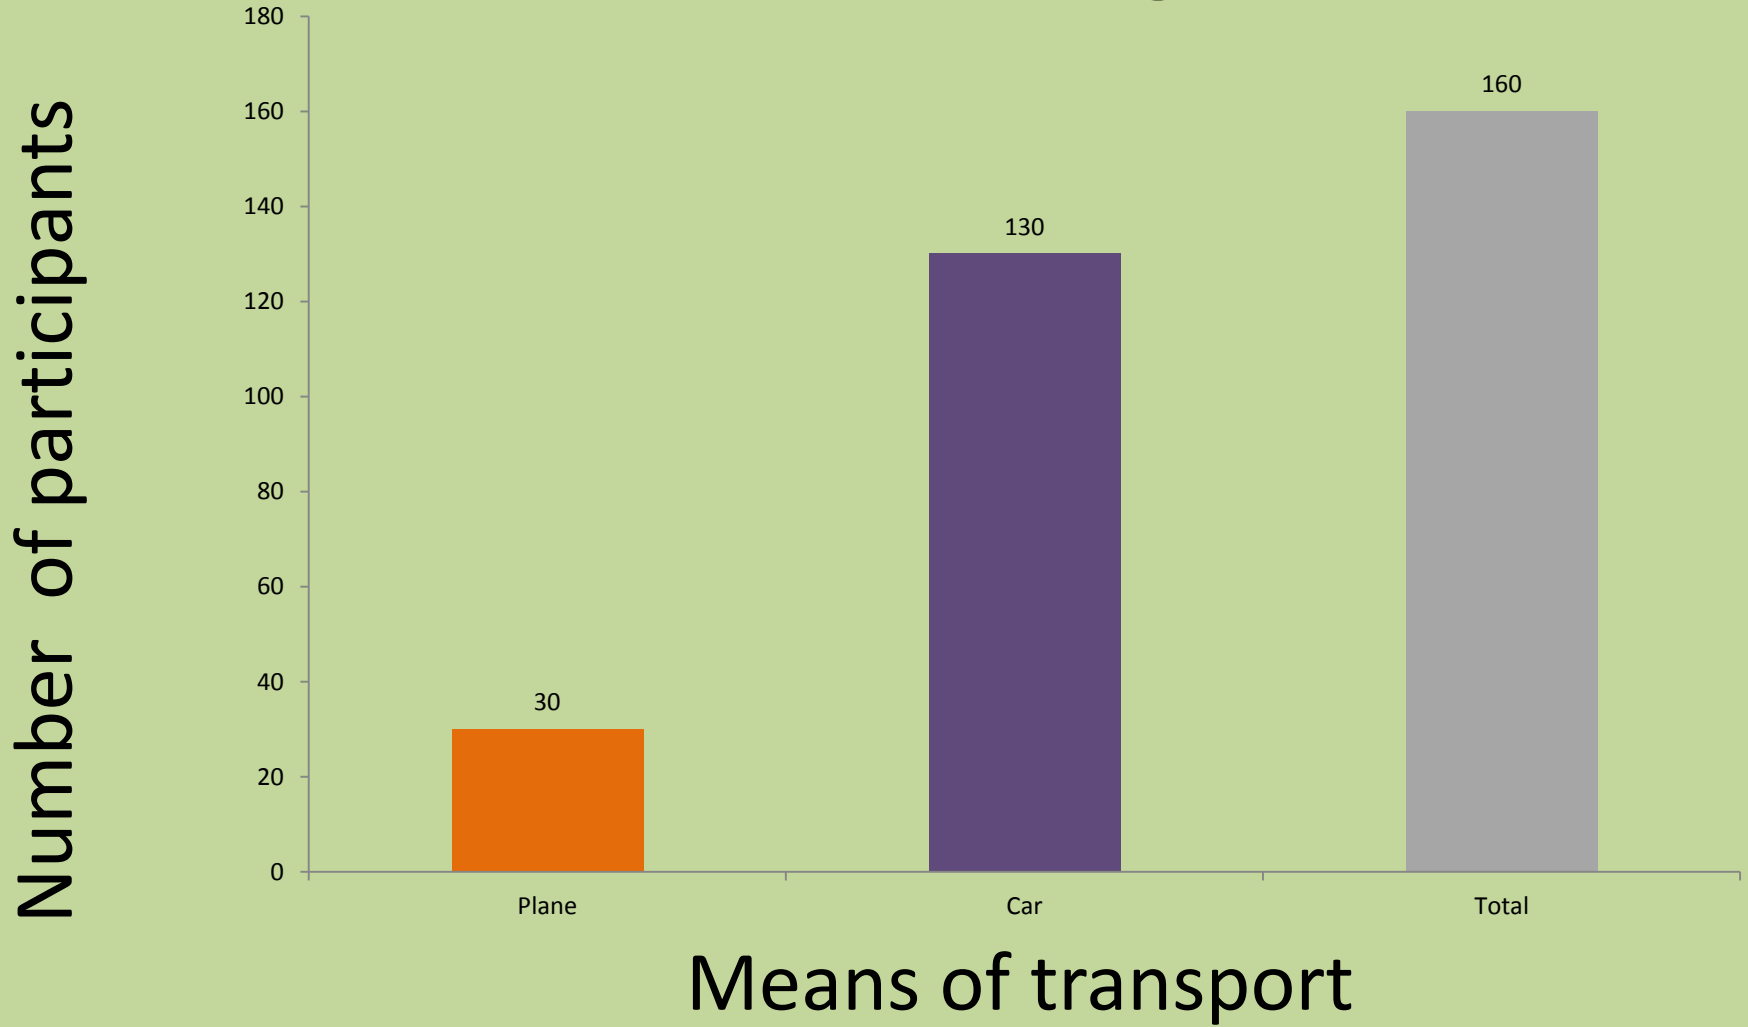

THE DELIGHTS
OF THE BOREAL
FOREST

RESEARCH AND
DEVELOPMENT

ECO-RESPONSIBLE
EVENTS

ADVISORY-
SERVICES

EDUCATION
AND AWARENESS

What is a **GREEN** event?

A Green event integrates sustainable actions throughout its entire process, from planning to dismantling.

Travelling

Greenhouse gases

Trees

Number of trees

Means of transport

Waste produced

Waste produced

Results

- 43.12 CO₂ tons equivalent was produced by the travelling ;
- To reduce the waste production, the participants sorted their wastes (compost and recycling) ;
- We reduced the amount of waste produced by 128.6 pounds;
- We produced 49.1 pounds of compost and 79.5 pounds of recycling, compared to 94.5 pounds of waste.
- This is a really good result meaning that more than 57.64% of the waste produced will be reused.
- We have to plant minimum 216 trees only for the greenhouse gases produced