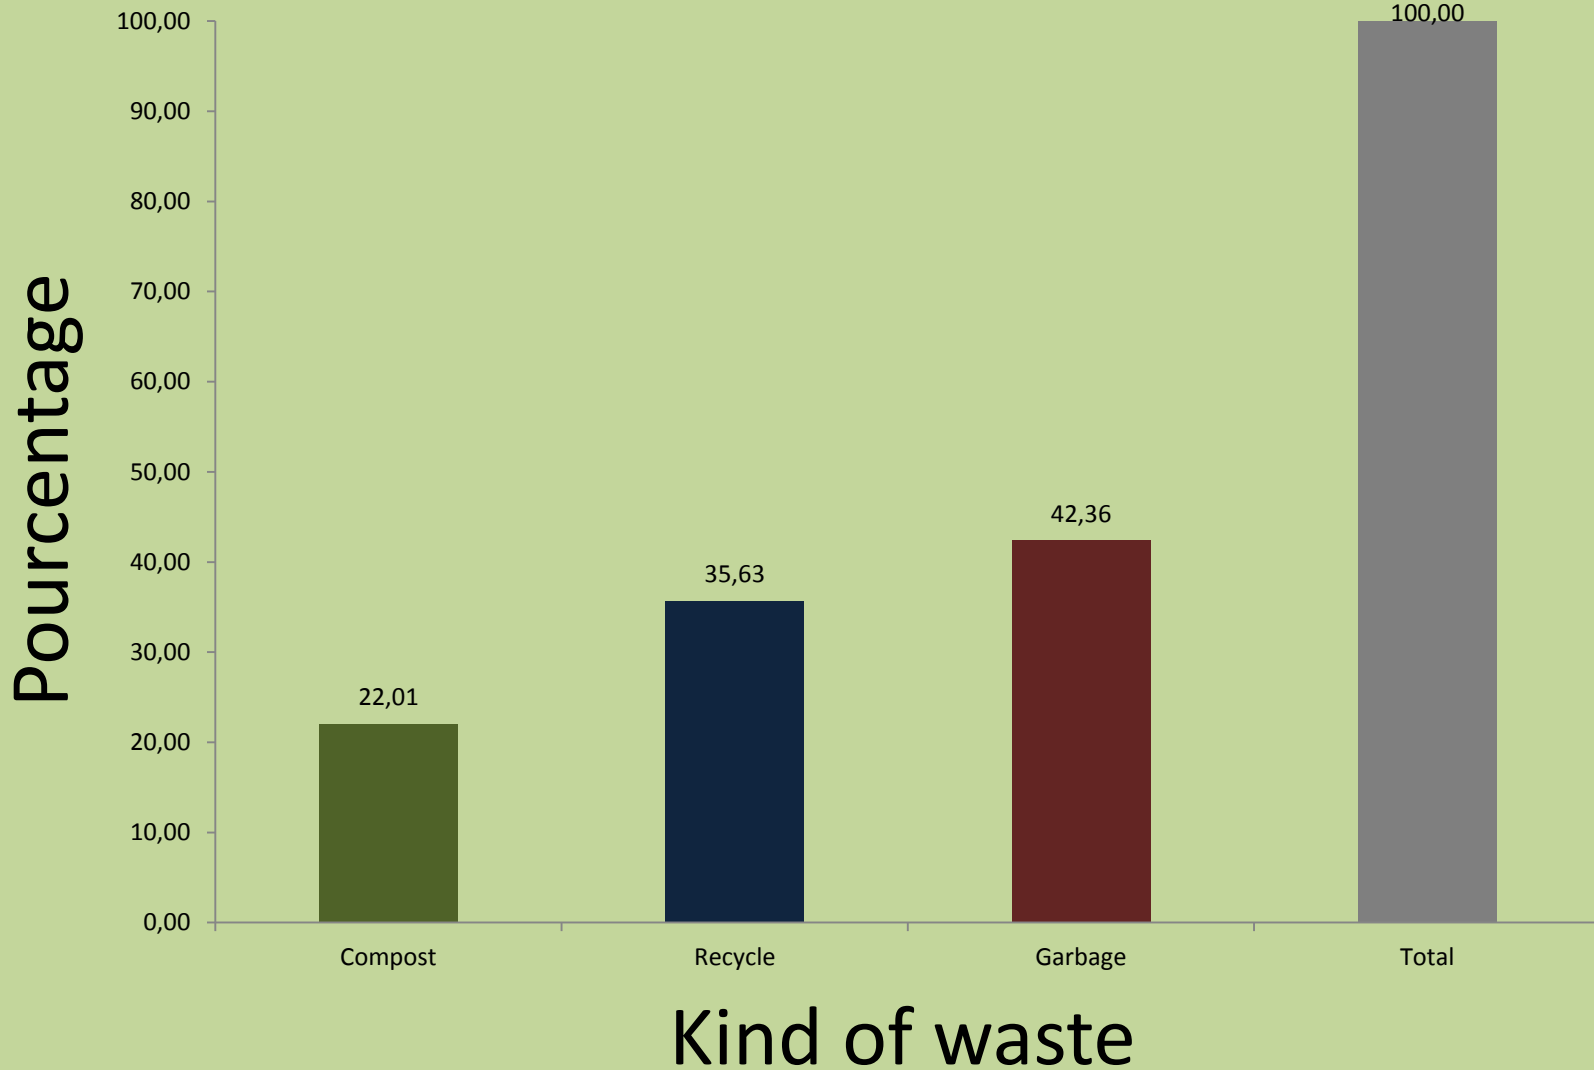

Travelling

Greenhouse gases

Trees

Number of trees

Means of transport

Waste produced

Waste produced

Results

- 43.12 CO₂ tons equivalent was produced by the travelling ;
- To reduce the waste production, the participants sorted their wastes (compost and recycling) ;
- We reduced the amount of waste produced by 128.6 pounds;
- We produced 49.1 pounds of compost and 79.5 pounds of recycling, compared to 94.5 pounds of waste.
- This is a really good result meaning that more than 57.64% of the waste produced will be reused.
- We have to plant minimum 216 trees only for the greenhouse gases produced