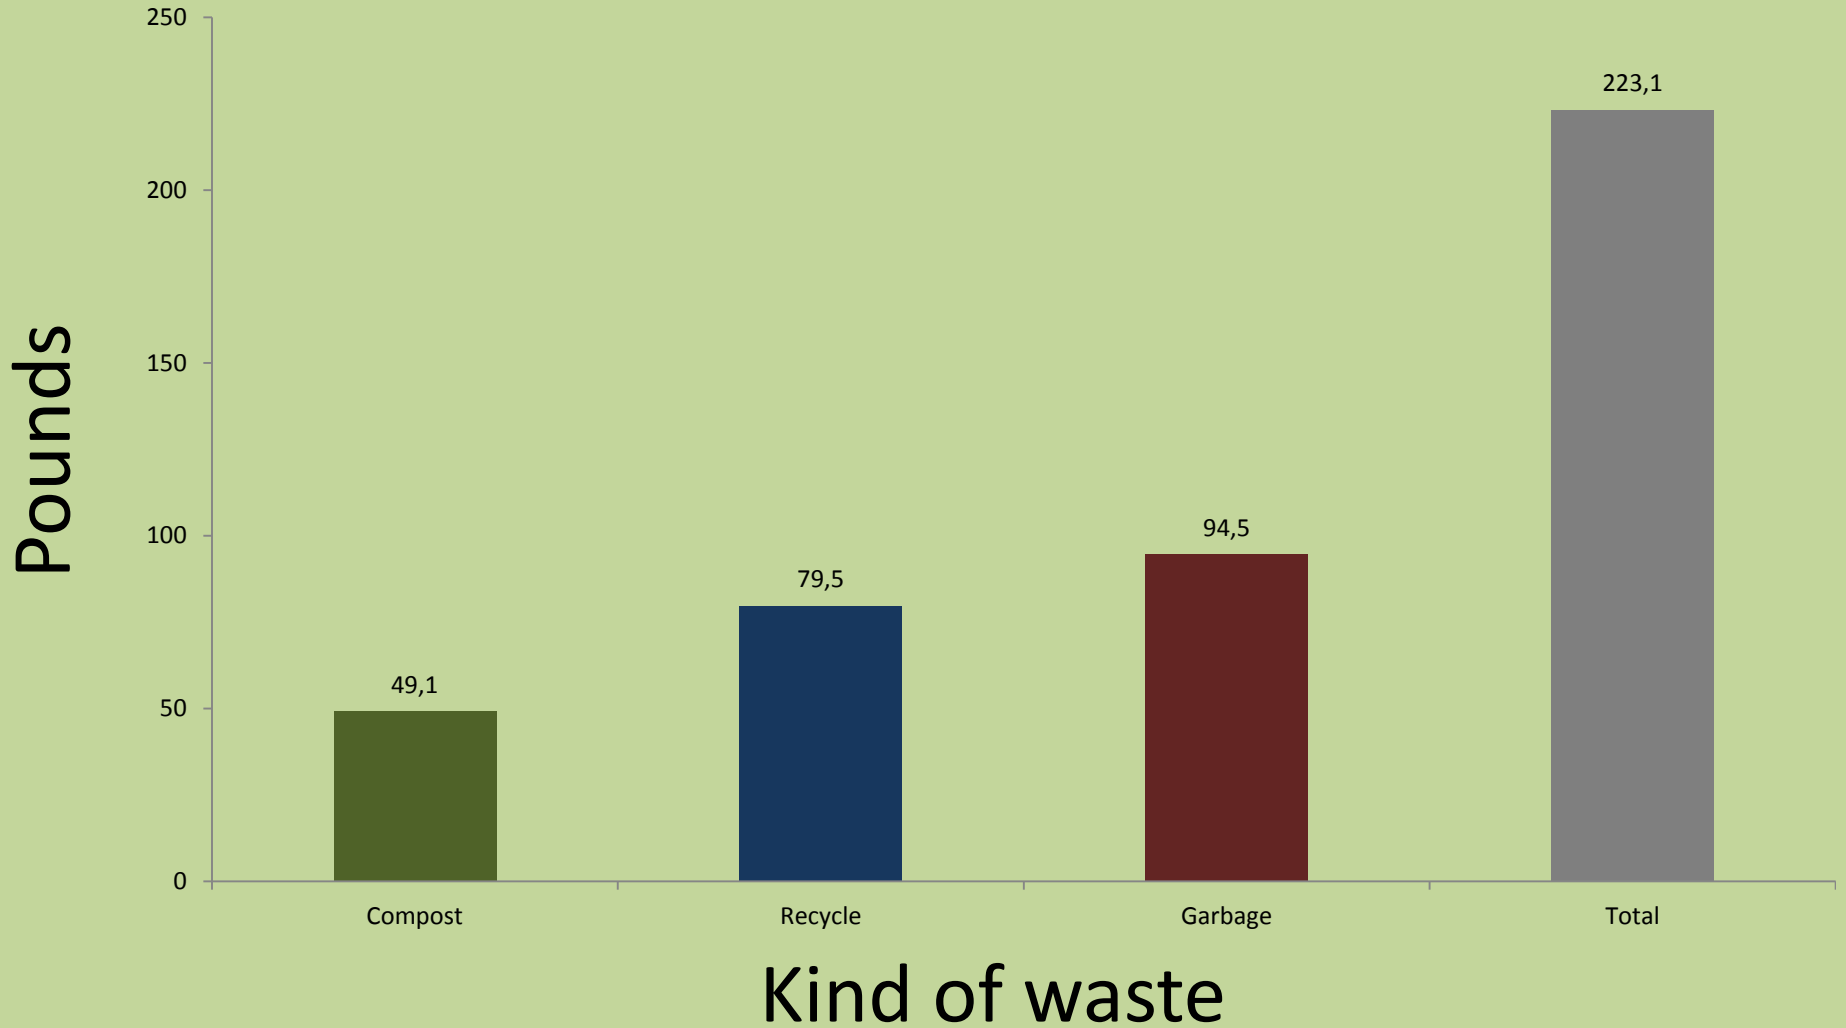

Travelling

Greenhouse gases

Trees

Number of trees

Means of transport

Waste produced

Waste produced

Results

- 43.12 CO₂ tons equivalent was produced by the travelling ;
- To reduce the waste production, the participants sorted their wastes (compost and recycling) ;
- We reduced the amount of waste produced by 128.6 pounds;
- We produced 49.1 pounds of compost and 79.5 pounds of recycling, compared to 94.5 pounds of waste.
- This is a really good result meaning that more than 57.64% of the waste produced will be reused.
- We have to plant minimum 216 trees only for the greenhouse gases produced